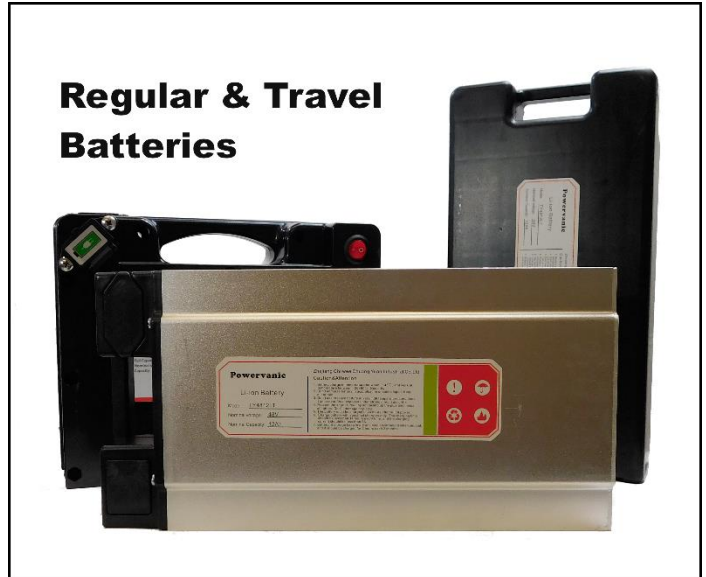

Accessories

TRIAXE Sport & TRIAXE Tour