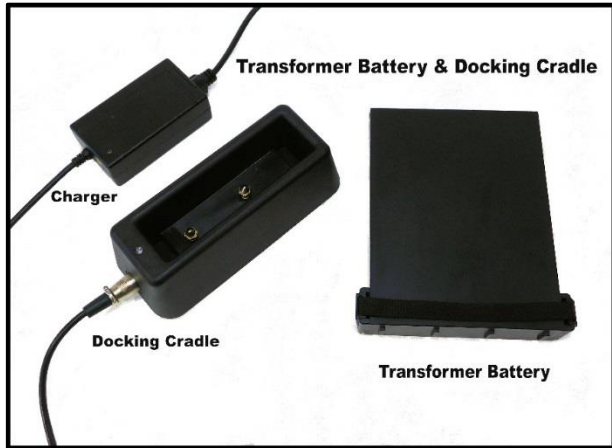

Accessories Transformer & Mobie Plus